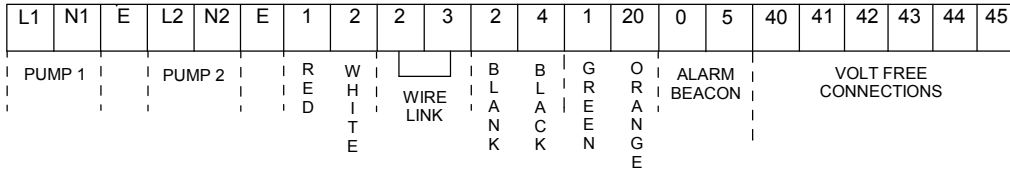

ESPS-200 FLOAT OPERATION

STANDARD FLOAT OPERATION

PLEASE NOTE!
FOUR FLOAT SYSTEM CONNECT AS SHOWN

THREE FLOAT SYSTEM CONNECT AS FOLLOWS
STOP = 1 & 2
DUTY = 2 & 3
ASSIST / HIGH LEVEL = 2 & 4 WITH WIRE LINK FROM 4 - 20

TWO FLOAT SYSTEM CONNECT AS FOLLOWS
STOP / DUTY = 1 & 2 & LINK 2 & 3
ASSIST / HIGH LEVEL = 2 & 4 WITH WIRE LINK FROM 4 - 20

DUTYPOINT
TEL: 01452 300110
FAX: 01452 303691

CK13M
230v

Drawing No CK13M	Drawn by G.L.
Job No	Checked by T.B.
Sheet No 3 of 3	Date 27/01/16