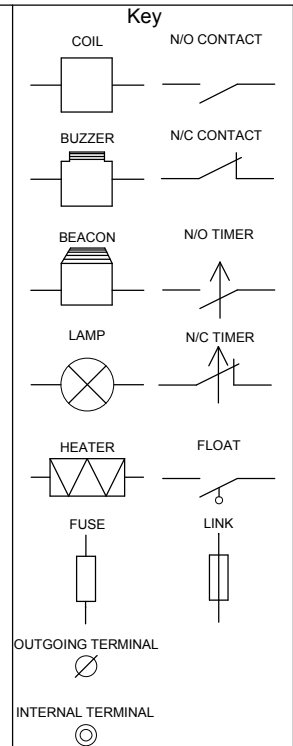

ESPS-200 FLOAT OPERATION

STANDARD FLOAT OPERATION

PLEASE NOTE!
FOUR FLOAT SYSTEM CONNECT AS SHOWN

THREE FLOAT SYSTEM CONNECT AS FOLLOWS
STOP = 1 & 2
DUTY = 2 & 3
ASSIST / HIGH LEVEL = 2 & 4 WITH WIRE LINK FROM 4 - 20

TWO FLOAT SYSTEM CONNECT AS FOLLOWS
STOP / DUTY = 1 & 2 & LINK 2 & 3
ASSIST / HIGH LEVEL = 2 & 4 WITH WIRE LINK FROM 4 - 20

DUTYPOINT
TEL: 01452 300110
FAX: 01452 303691

CK13M
230v

Drawing No CK13M	Drawn by G.L.
Job No	Checked by T.B.
Sheet No 3 of 3	Date 27/01/16

Rev No	Description	Date	Rev No	Description	Date	Rev No	Description	Date	Rev No	Description	Date
--------	-------------	------	--------	-------------	------	--------	-------------	------	--------	-------------	------