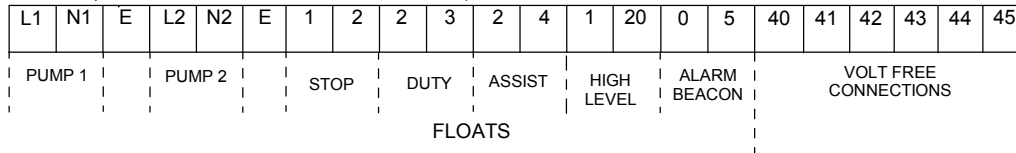

ESPS-200 FLOAT OPERATION

STANDARD FLOAT OPERATION

PLEASE NOTE!
FOUR FLOAT SYSTEM CONNECT AS SHOWN

THREE FLOAT SYSTEM CONNECT AS FOLLOWS
STOP = 1 & 2
DUTY = 2 & 3
ASSIST / HIGH LEVEL = 2 & 4 WITH WIRE LINK FROM 4 - 20

TWO FLOAT SYSTEM CONNECT AS FOLLOWS
STOP / DUTY = 1 & 2 & LINK 2 & 3
ASSIST / HIGH LEVEL = 2 & 4 WITH WIRE LINK FROM 4 - 20

DUTYPOINT
TEL: 01452 300110
FAX: 01452 303691

CK13M
230v

Drawing No CK13M	Drawn by G.L.
Job No	Checked by T.B.
Sheet No 3 of 3	Date 27/01/16