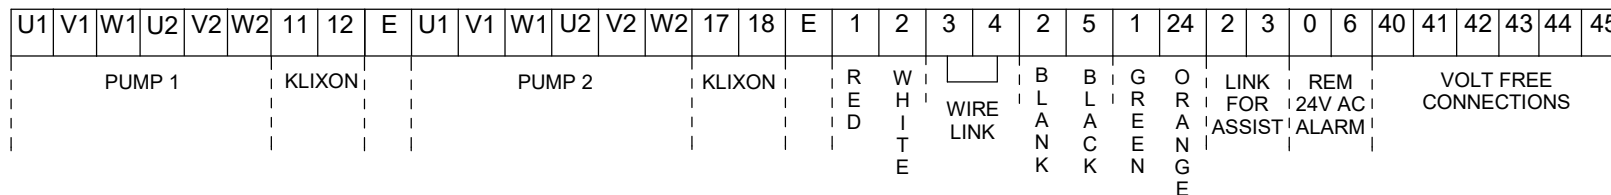

ESPS-200 FLOATS OPERATION

STANDARD FLOATS OPERATION

PLEASE NOTE!
 FOUR FLOAT SYSTEM CONNECT AS SHOWN
 THREE FLOAT SYSTEM CONNECT AS FOLLOWS
 STOP = 1 & 2
 DUTY = 3 & 4
 ASSIST / HIGH LEVEL = 2 & 5 WITH WIRE LINK FROM 5 - 24
 TWO FLOAT SYSTEM CONNECT AS FOLLOWS
 STOP / DUTY = 1 & 2 & LINK 3 & 4
 ASSIST / HIGH LEVEL = 2 & 5 WITH WIRE LINK FROM 5 - 24

PLEASE NOTE:
 SHOULD DUTY STAND BY
 BE REQUIRED REMOVE
 WIRE LINK FROM
 CONNECTIONS 2 & 3

DUTYPOINT
 TEL: 01452 300110
 FAX: 01452 303691

CK20T
400v

Drawing No	Drawn by G.L.
------------	------------------