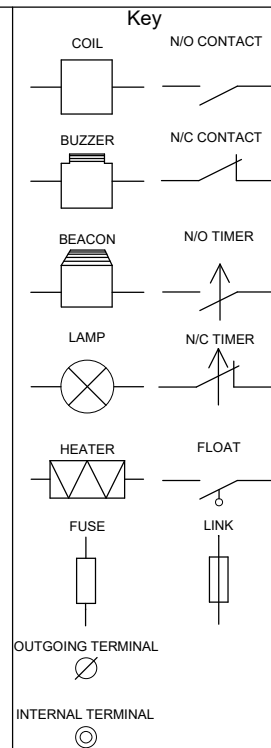

ESPS-200 FLOATS OPERATION

STANDARD FLOATS OPERATION

PLEASE NOTE!
 FOUR FLOAT SYSTEM CONNECT AS SHOWN
 THREE FLOAT SYSTEM CONNECT AS FOLLOWS
 STOP = 1 & 2
 DUTY = 3 & 4
 ASSIST / HIGH LEVEL = 2 & 5 WITH WIRE LINK FROM 5 - 24
 TWO FLOAT SYSTEM CONNECT AS FOLLOWS
 STOP / DUTY = 1 & 2 & LINK 3 & 4
 ASSIST / HIGH LEVEL = 2 & 5 WITH WIRE LINK FROM 5 - 24

PLEASE NOTE:
 SHOULD DUTY STAND BY
 BE REQUIRED REMOVE
 WIRE LINK FROM
 CONNECTIONS 2 & 3

DUTYPOINT
 TEL: 01452 300110
 FAX: 01452 303691

CK20T
400v

Drawing No	Drawn by G.L.
------------	------------------

Job No	Checked by T.B.
--------	--------------------

Sheet No 3 / 3	Date 04/07/18
-------------------	------------------

Rev No	Description	Date	Rev No	Description	Date	Rev No	Description	Date	Rev No	Description	Date
--------	-------------	------	--------	-------------	------	--------	-------------	------	--------	-------------	------