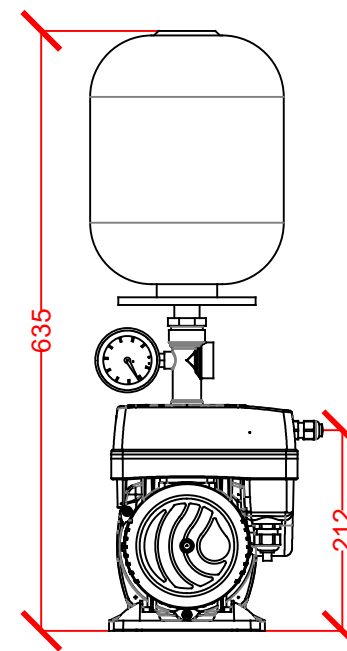

Notes:-
1. This document is for information/quote purposes and NOT to be used for design purposes

QUOTE DRAWING

DUTYPOINT
PUMPS | SYSTEMS | SERVICING | KNOW-HOW

Shepherd Road
Gloucester
GL2 5EL
T: 01452 300 110

This drawing is the property of DUTYPOINT. Copyright is reserved by them and the drawing issued on the condition that it must not be used for any purpose other than that for which it is supplied and not to be copied, reproduced, retained or disclosed to any unauthorised person either wholly or in part without the consent in writing of DUTYPOINT

Scale: 1:8   Date: 15/03/2018   Drawn: GDS

Title: VG1-3HME07-LSM

Drawing Number: VG1-3HME07-LSM

Internal Ref: VG Products

Client: X